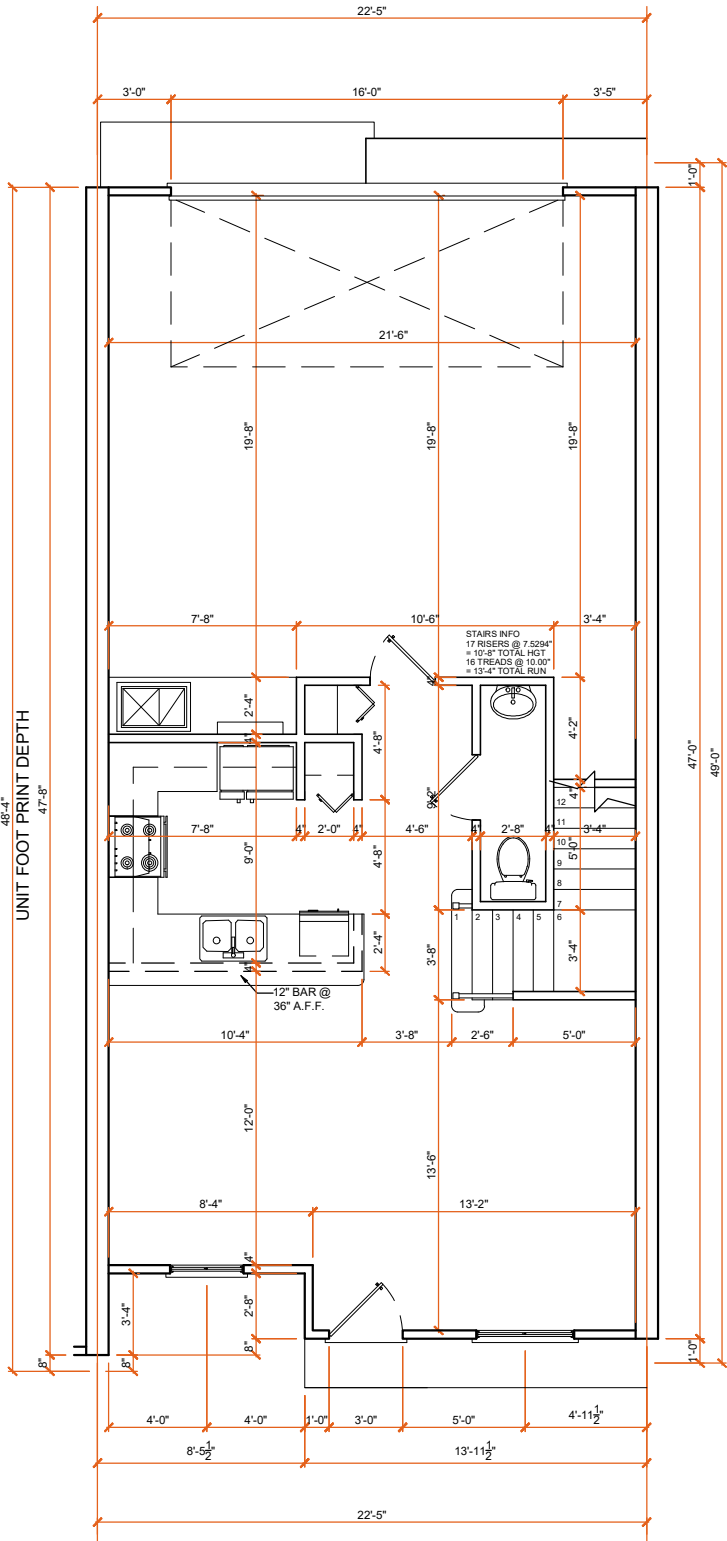

Magnolia

MIDDLE UNIT - FIRST FLOOR

Scale: 1/4" = 1'-0"
 0" 6" 12" 24" 36" 48"
 0'-0" 1'-0" 2'-0" 3'-0" 4'-0"

MIDDLE UNIT - SECOND FLOOR

Scale: 1/4" = 1'-0"
 0" 6" 12" 24" 36" 48"
 0'-0" 1'-0" 2'-0" 3'-0" 4'-0"