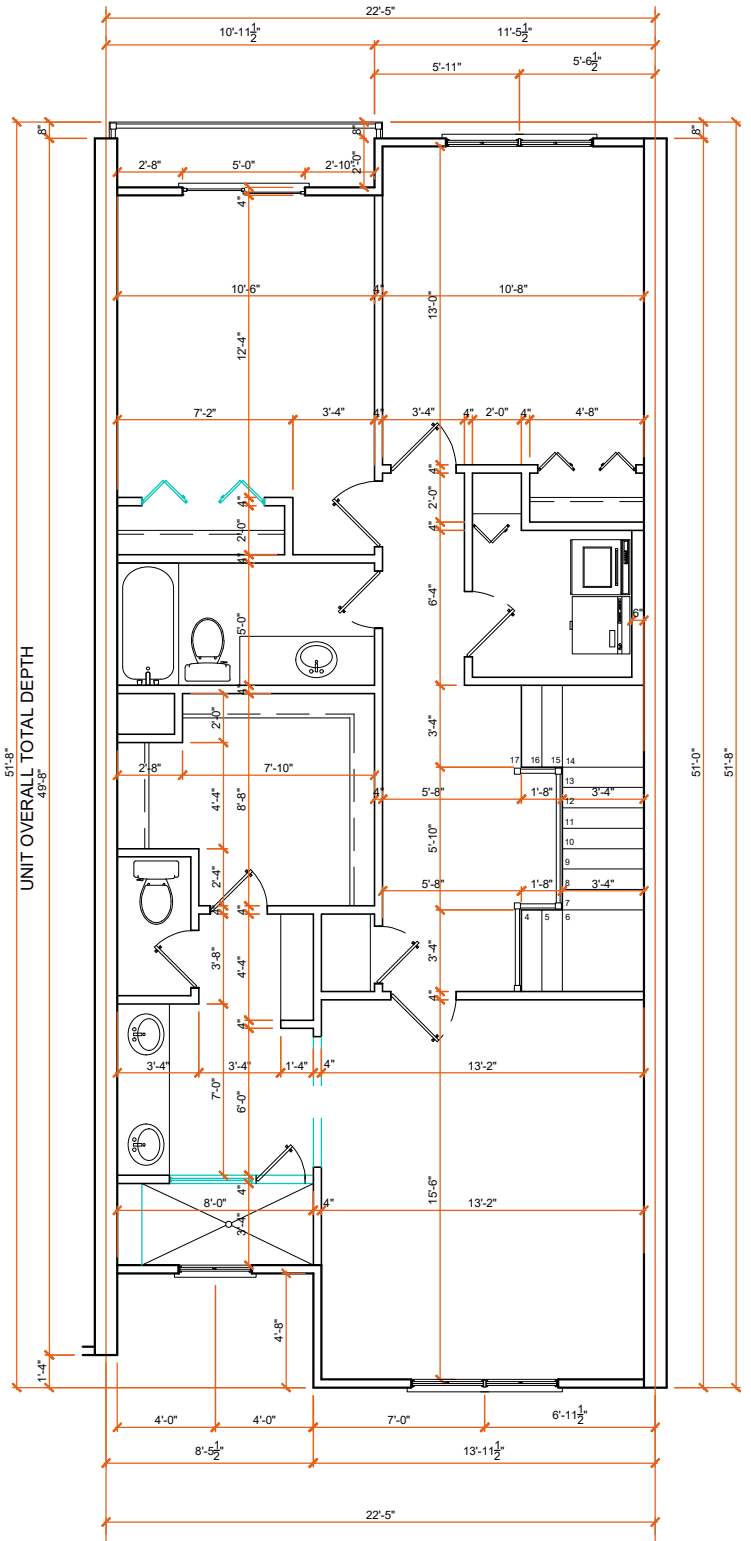

Magnolia

MIDDLE UNIT - FIRST FLOOR

Scale: 1/4" = 1'-0"
 0" 6" 12" 24" 36" 48"
 0'-0" 1'-0" 2'-0" 3'-0" 4'-0"

MIDDLE UNIT - SECOND FLOOR

Scale: 1/4" = 1'-0"
 0" 6" 12" 24" 36" 48"
 0'-0" 1'-0" 2'-0" 3'-0" 4'-0"